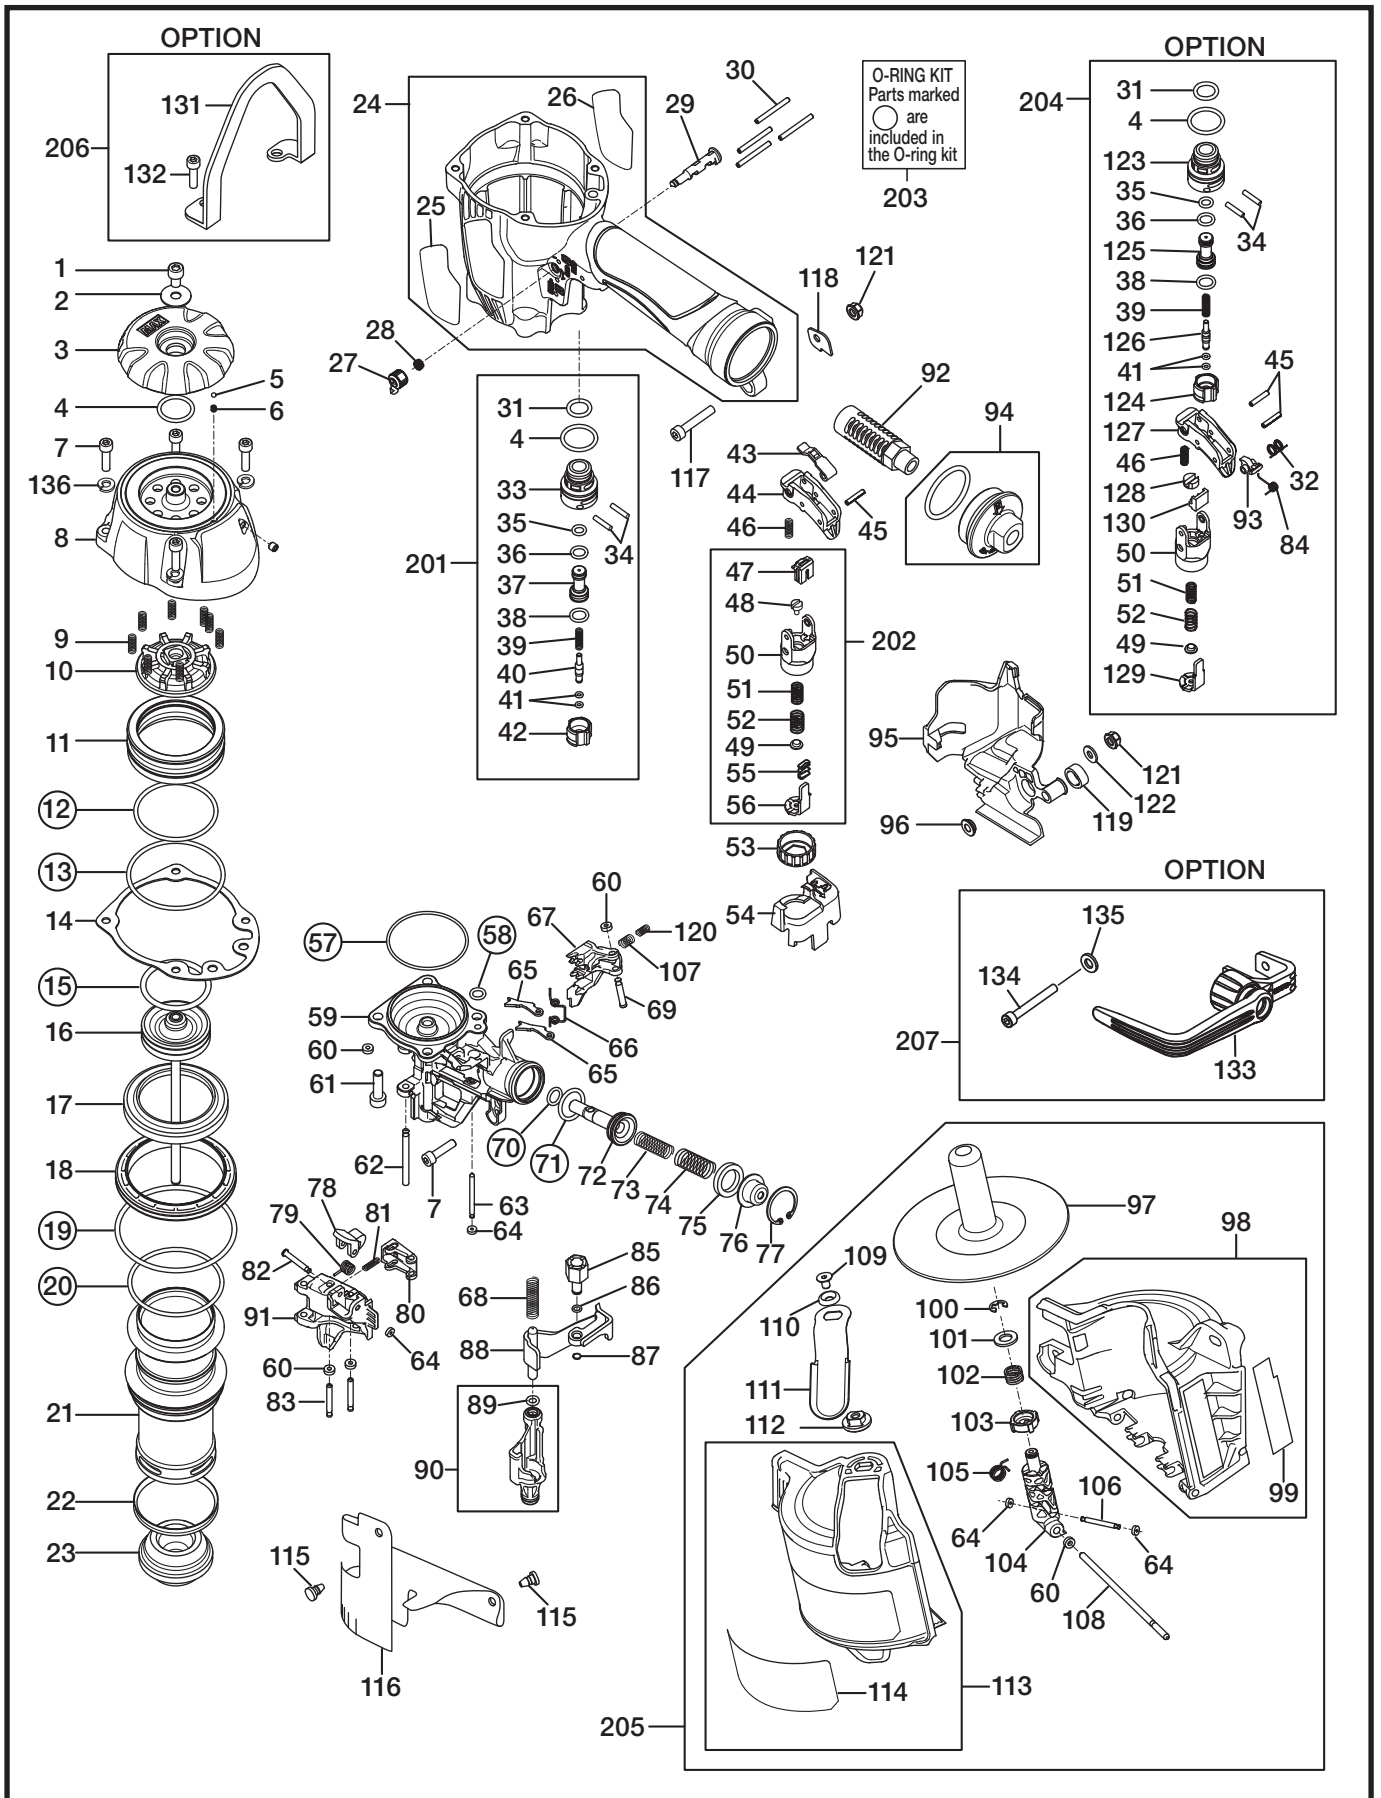

CN565S2

MAX CN565S2(CE) - Parts List

Part No.	Part Code	Description
1	CN38235	HEXAGON SOCKET HEAD CAP SCREW M6X10 MEC
2	CN38236	PLAIN WASHER 6.5X20X1
3	CN38237	EXHAUST COVER
4	KN12644	O-RING 1AP20
5	CN38141	STEEL BALL 3
6	CN38292	COMPRESSION SPRING 8292
7	BB40401	BOLT 5 X 22
8	CN81290	CYLINDER CAP UNIT
9	CN38241	COMPRESSION SPRING 8241
10	CN38243	PISTON STOP
11	CN38242	HEAD VALVE PISTON
12	CN38284	O-RING AS568-136
13	KN12645	O-RING AS568-142
14	CN38269	CYLINDER CAP SEAL
15	CN38226	O-RING 1BP40
16	CN81266	MAIN PISTON UNIT
17	CN38234	CYLINDER SEAL
18	CN38233	CYLINDER RING CN565S2
19	CN38005	O-RING 1AG75
20	CN38281	O-RING AS568-141
21	CN38232	CYLINDER
22	CN37991	CHECK VALVE
23	CN38272	BUMPER
24	CN81294	BODY ASSY
25	CN38230	NAME PLATE A
26	CN38231	NAME PLATE B
27	KN12621	TRIGGER LOCK DIAL
28	KK23507	SPRING 3507
29	KN12622	TRIGGER LOCK LEVER
30	FF21235	SPRING PIN 3X30
31	KN12643	O-RING 1AP12
32	KK33144	TORSION SPRING 3144
33	CN33909	TRIGGER VALVE HOUSING
34	KN12660	STRAIGHT PIN 2660
35	KN12642	O-RING 1AP6
36	HH11209	O-RING 1BP7 N10028
37	CN33627	PILOT VALVE