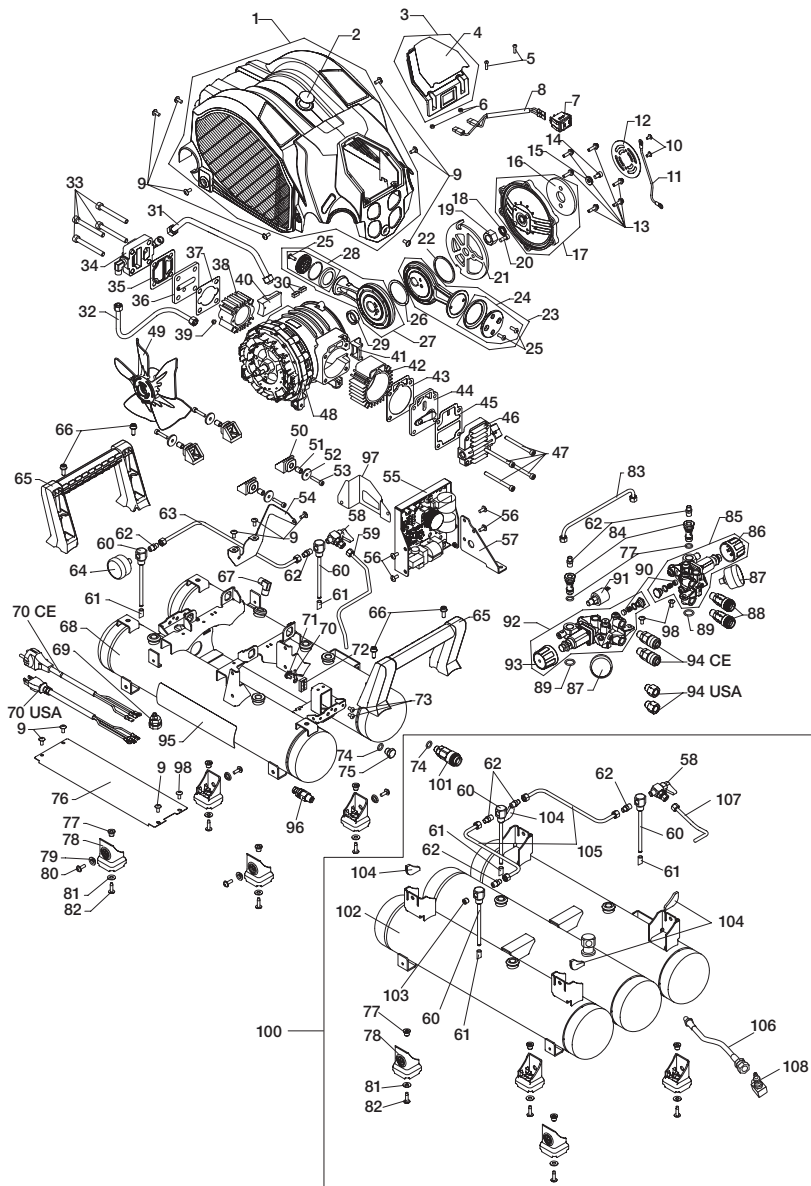

TOOL	INDEX	CODE	DESCRIPTION
AKHL1260E	1	AK70678	COVER ASSY 1260E
AKHL1260E	2	AK15952	GATE LABEL 1260E
AKHL1260E	3	AK70674	SWITCH PANEL ASSY 1260E
AKHL1260E	4	AK15915	PANEL LABEL 1260E
AKHL1260E	5	AA21157	PAN HEAD SCREW 4X15
AKHL1260E	6	CC41103	HEX. NUT 1-4
AKHL1260E	7	AK14857	POWER SWITCH ASSY
AKHL1260E	8	AK15949	SWITCH WIRE ASSY 1260E
AKHL1260E	9	AA34805	SCRW 5X12
AKHL1260E	10	BB40448	BOLT 4 X 6 T29036/T29062(REPLACES TA15543)
AKHL1260E	11	AK15774	MORTOR WIRE
AKHL1260E	12	AK15293	FILTER RETAINER
AKHL1260E	13	BB43804	SCREW 5X18
AKHL1260E	14	BB40416	SCREW 6X10
AKHL1260E	15	EE39836	WASHER 6.2X17X3
AKHL1260E	16	AK15292	FILTER ELEMENT
AKHL1260E	17	AK70546	CRANKCASE CAP ASSY
AKHL1260E	18	AK14617	SHAFT COLLAR
AKHL1260E	19	CC41107	NUT 1-16 P1.5
AKHL1260E	20	BB40436	HEX.BOLT 6 X 14
AKHL1260E	21	AK15117	FLYWHEEL BALANCER
AKHL1260E	22	AK15137	6910 STOPPER
AKHL1260E	23	AK70418	CONNECTING ROD UNIT 60 KIT
AKHL1260E	24	AK81332	LIP RING MAINTENANCE KIT 1260E
AKHL1260E	25	BB86702	HEXALOBULAR SOCKET HEAD CAP BUTTON BOLT 5X14
AKHL1260E	26	AK15288	6009 STOPPER
AKHL1260E	27	AK70419	CONNECTING ROD UNIT 40 KIT
AKHL1260E	28	AK81333	LIP RING 40 MAINTENANCE KIT
AKHL1260E	29	AK15861	MOTOR AXIS COLLAR
AKHL1260E	30	AK15300	KEY 6X6X13.5
AKHL1260E	31	AK81298	INTERMEDIATE PIPE UNIT
AKHL1260E	32	AK81334	DISCHARGE PIPE UNIT1260E
AKHL1260E	33	BB40837	SCREW 8X70
AKHL1260E	34	AK81335	CYLINDER HEAD S ASSY 1260E
AKHL1260E	35	AK14143	HEAD SEAL S
AKHL1260E	36	AK70393	VALVE SEAT UNIT S
AKHL1260E	37	AK14138	CYLINDER SEAL S
AKHL1260E	38	AK15266	CYLINDER S
AKHL1260E	39	AA21571	PAN HEAD SCREW 4X4
AKHL1260E	40	AK14568	CRANKCASE SEAL S
AKHL1260E	41	AK14567	CRANKCASE SEAL F
AKHL1260E	42	AK15082	CYLINDER F
AKHL1260E	43	AK14125	CULINDER SEAL
AKHL1260E	44	AK70395	VALVE SEAT UNIT S
AKHL1260E	45	AK14128	HEAD SEAL F
AKHL1260E	46	AK81297	CYLINDER HEAD F ASSY
AKHL1260E	47	BB40838	SCREW 6X70
AKHL1260E	48	AK70594	DC BRUSHLESS MORTOR UNIT
AKHL1260E	49	AK70604	COOLING FAN UNIT
AKHL1260E	50	AK15891	DAMPER 1260E
AKHL1260E	51	AK15892	DAMPER COLLAR 1260E